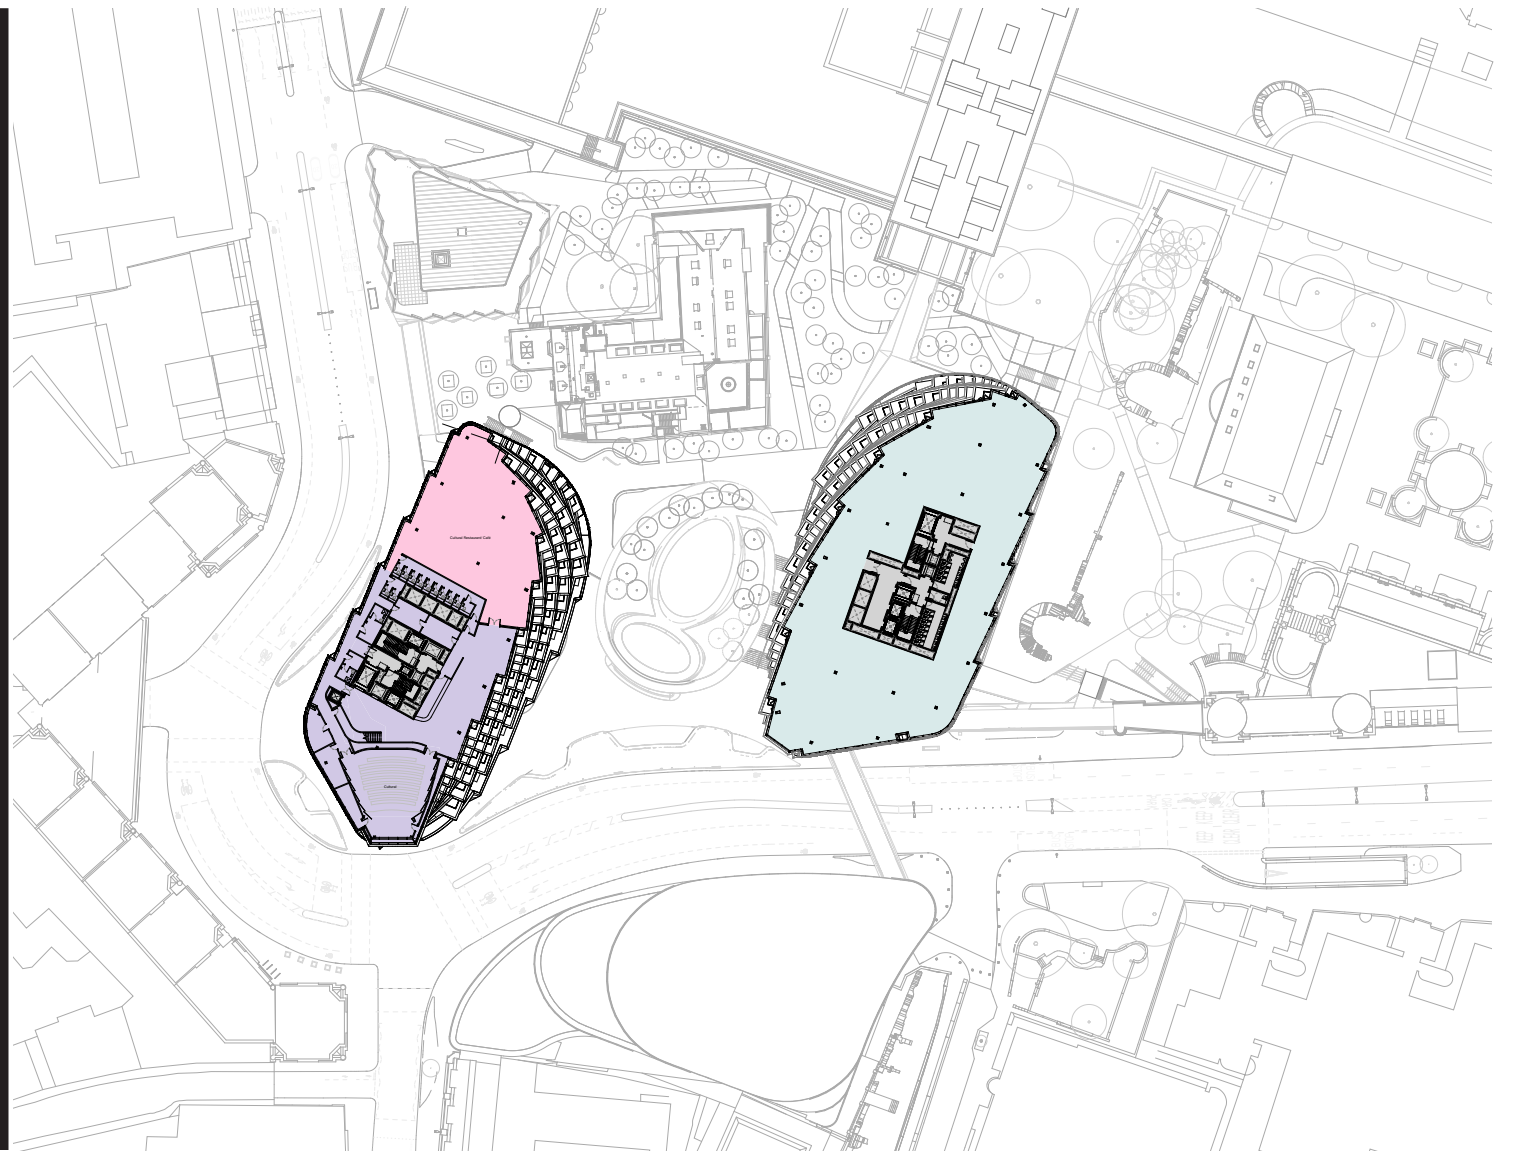

Floor Plans

Existing

Proposed

KEY

- Office
- Cultural
- Cultural Restaurant / Café
- Restaurant / Café
- Cycle Store
- Shower / Changing Room
- Livery Hall

Existing (left) Podium Mezzanine and Proposed (right) Highwalk

Floor Plans

Existing

Proposed

KEY

- Office
- Cultural
- Cultural Restaurant / Café
- Restaurant / Café
- Cycle Store
- Shower / Changing Room
- Livery Hall

Existing (left) Second Floor and Proposed (right) Second Floor

Floor Plans

Existing

Proposed

KEY

- Office
- Cultural
- Cultural Restaurant / Café
- Restaurant / Café
- Cycle Store
- Shower / Changing Room
- Livery Hall

Existing (left) Third and Proposed (right) Third Floor

Floor Plans

Existing

Proposed

KEY

- Office
- Cultural
- Cultural Restaurant / Café
- Restaurant / Café
- Cycle Store
- Shower / Changing Room
- Livery Hall

Existing (left) Typical Tower Floor and Proposed (right) 11th Floor