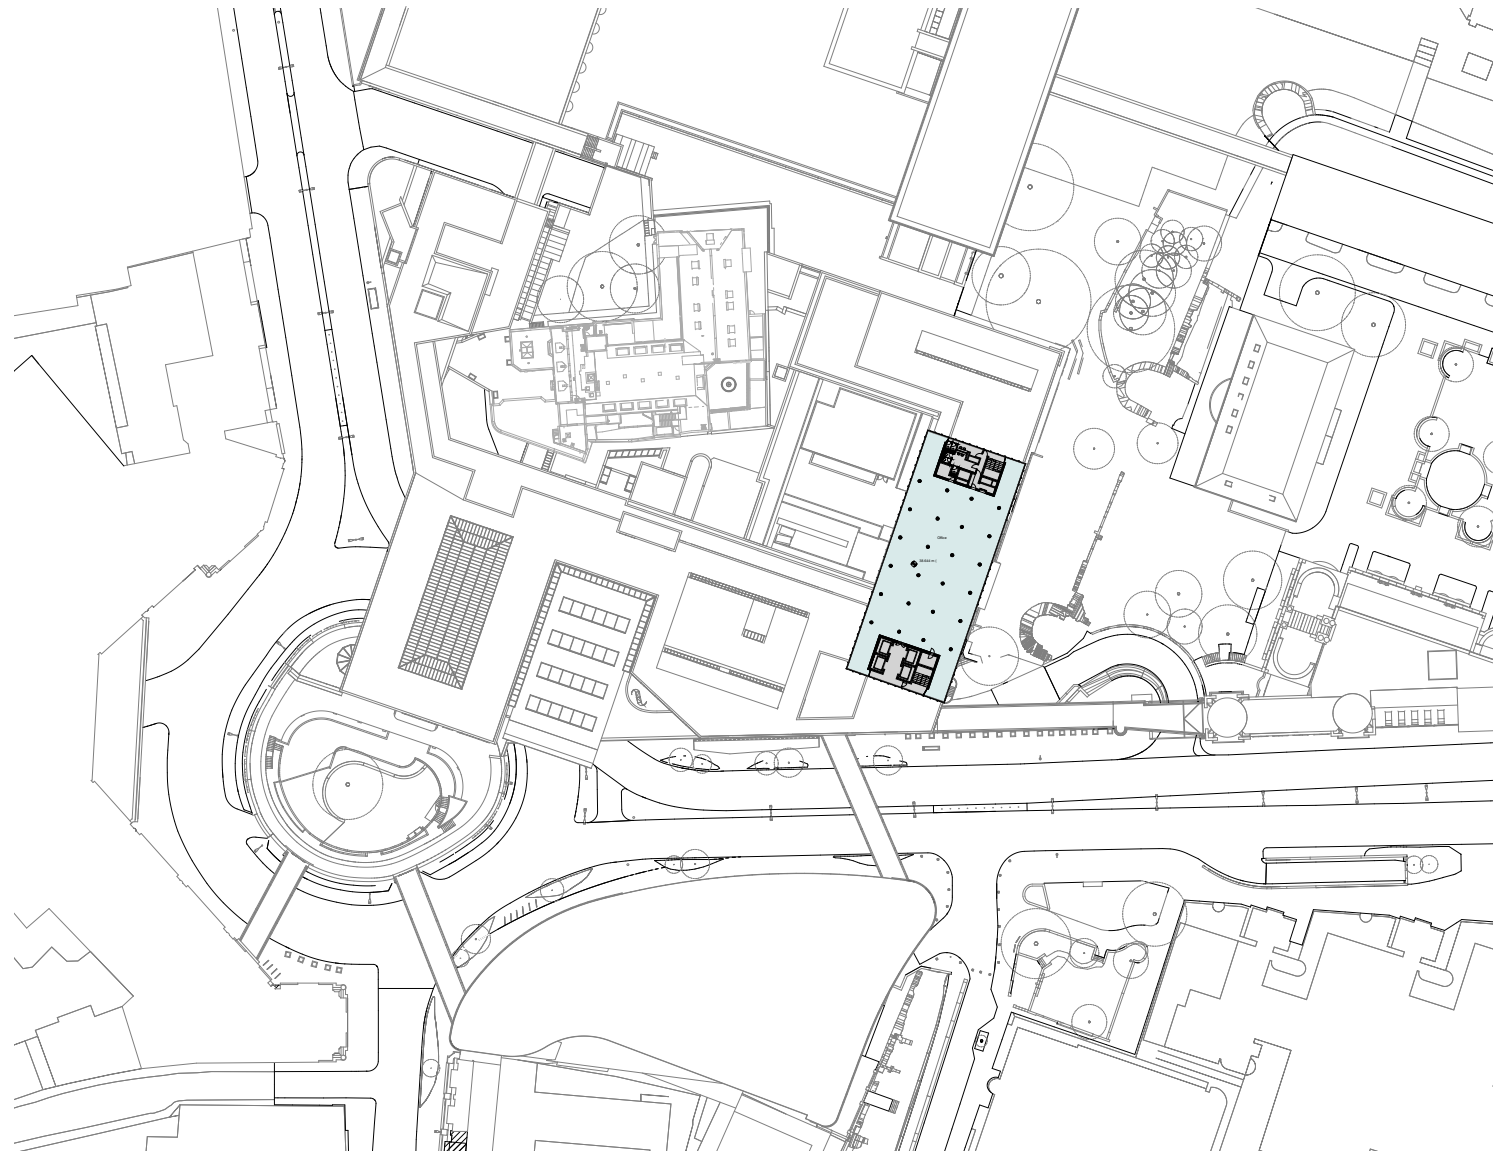

Floor Plans

Existing

Proposed

KEY

- Office
- Cultural
- Cultural Restaurant / Café
- Restaurant / Café
- Cycle Store
- Shower / Changing Room
- Livery Hall

Existing (left) Podium Mezzanine and Proposed (right) Highwalk

Floor Plans

Existing

Proposed

KEY

- Office
- Cultural
- Cultural Restaurant / Café
- Restaurant / Café
- Cycle Store
- Shower / Changing Room
- Livery Hall

Existing (left) Second Floor and Proposed (right) Second Floor

Floor Plans

Existing

Proposed

KEY

- Office
- Cultural
- Cultural Restaurant / Café
- Restaurant / Café
- Cycle Store
- Shower / Changing Room
- Livery Hall

Existing (left) Third and Proposed (right) Third Floor

Floor Plans

Existing

Proposed

KEY

- Office
- Cultural
- Cultural Restaurant / Café
- Restaurant / Café
- Cycle Store
- Shower / Changing Room
- Livery Hall

Existing (left) Typical Tower Floor and Proposed (right) 11th Floor