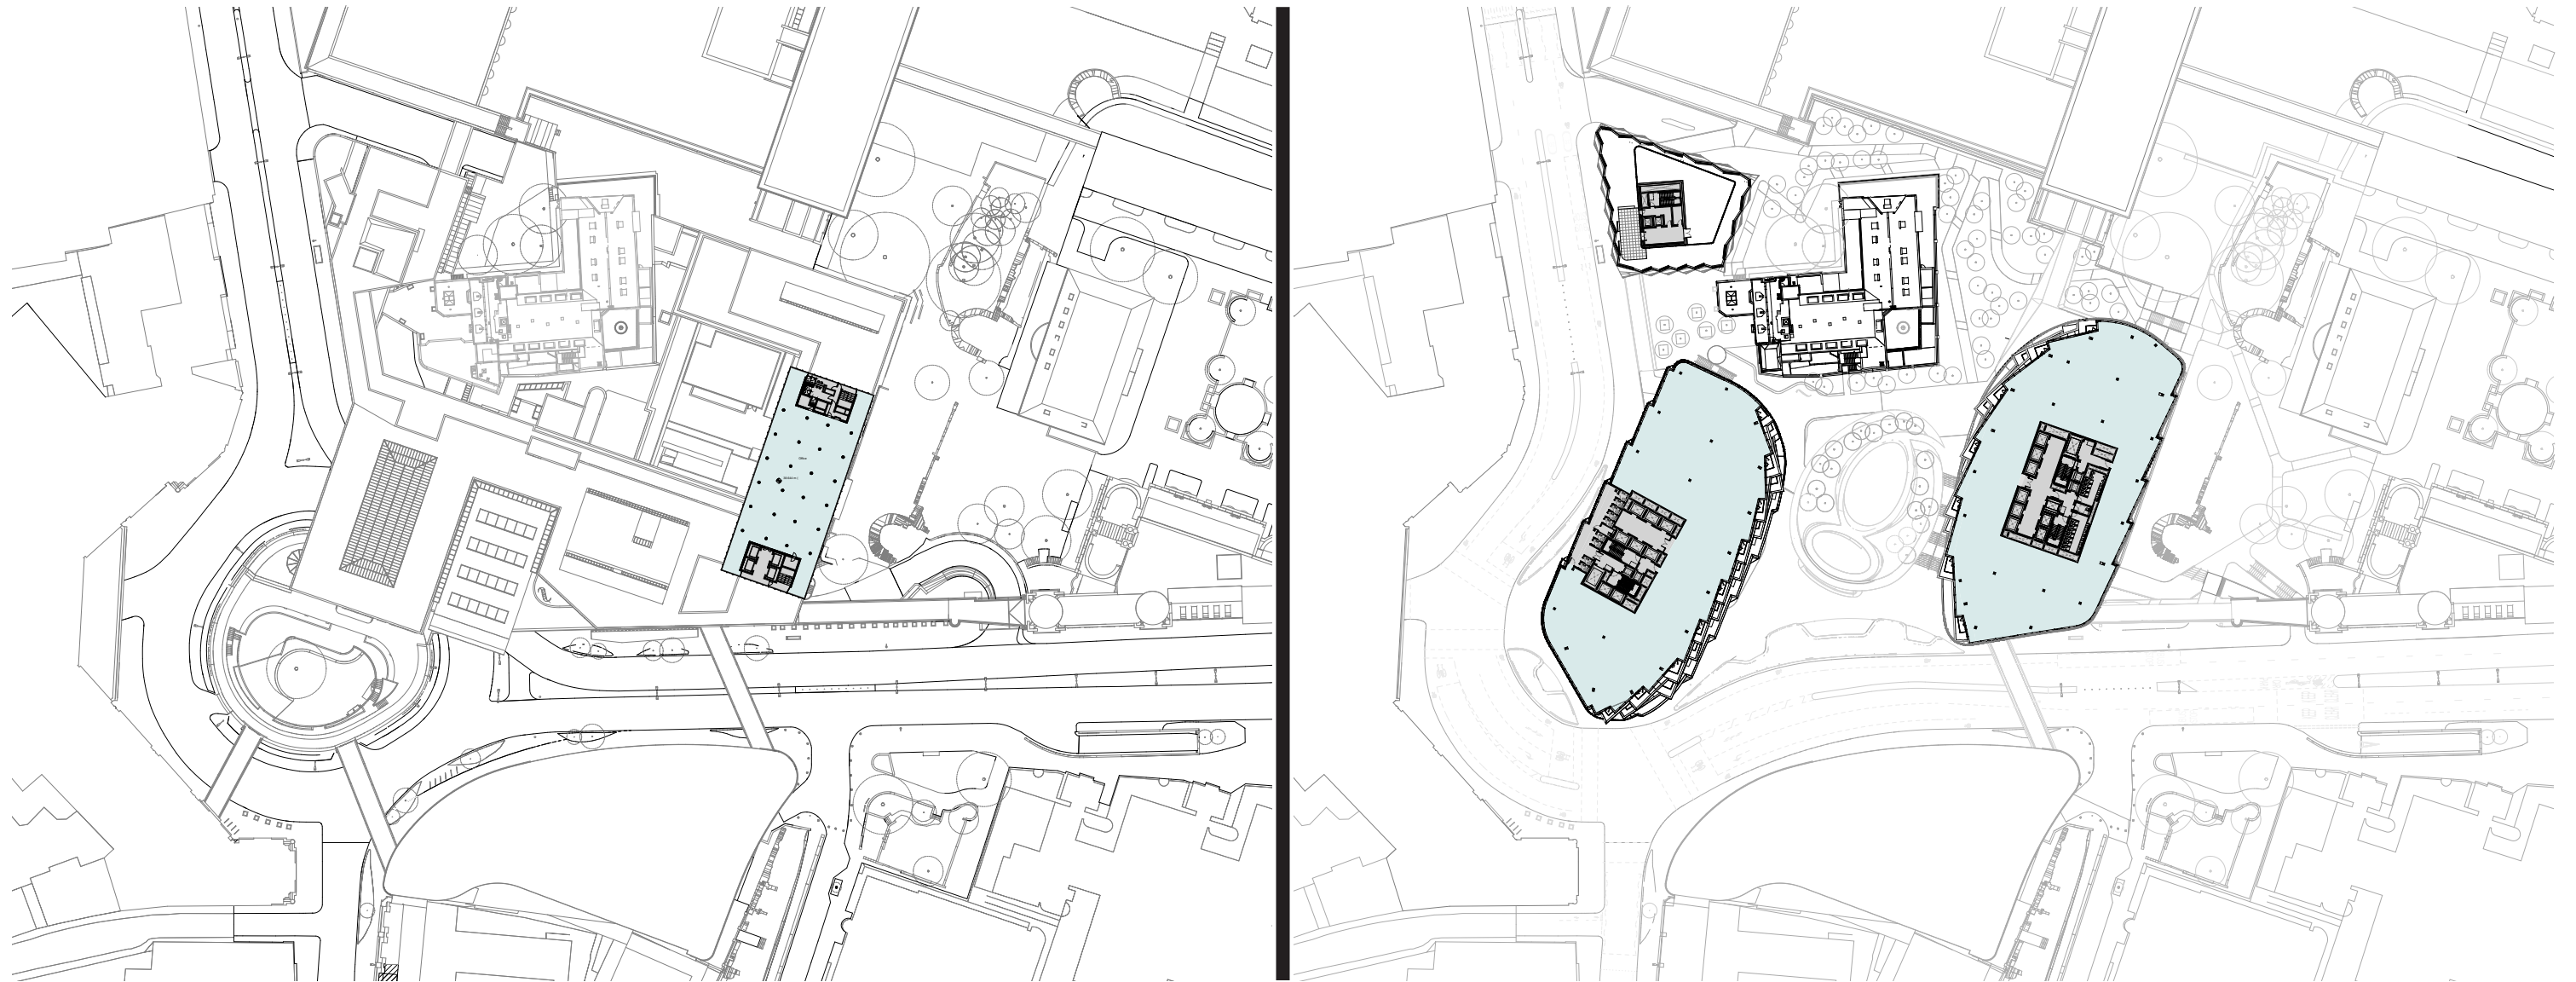

Floor Plans

Existing

Proposed

KEY

- Office
- Cultural
- Cultural Restaurant / Café
- Restaurant / Café
- Cycle Store
- Shower / Changing Room
- Livery Hall

Existing (left) Podium Mezzanine and Proposed (right) Highwalk

Floor Plans

Existing

Proposed

KEY

- Office
- Cultural
- Cultural Restaurant / Café
- Restaurant / Café
- Cycle Store
- Shower / Changing Room
- Livery Hall

Existing (left) Second Floor and Proposed (right) Second Floor

Floor Plans

Existing

Proposed

KEY

- Office
- Cultural
- Cultural Restaurant / Café
- Restaurant / Café
- Cycle Store
- Shower / Changing Room
- Livery Hall

Existing (left) Third and Proposed (right) Third Floor

Floor Plans

Existing

Proposed

KEY

- Office
- Cultural
- Cultural Restaurant / Café
- Restaurant / Café
- Cycle Store
- Shower / Changing Room
- Livery Hall

Existing (left) Typical Tower Floor and Proposed (right) 11th Floor